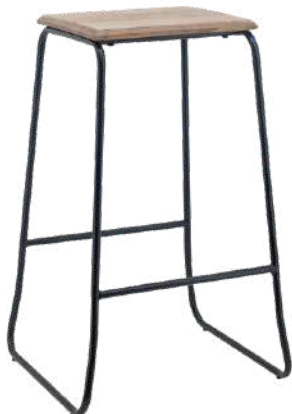

PHIL STOOL

TALL

Dimensions

D 460mm x W 480mm x H 765mm

Weight: 3.5kg