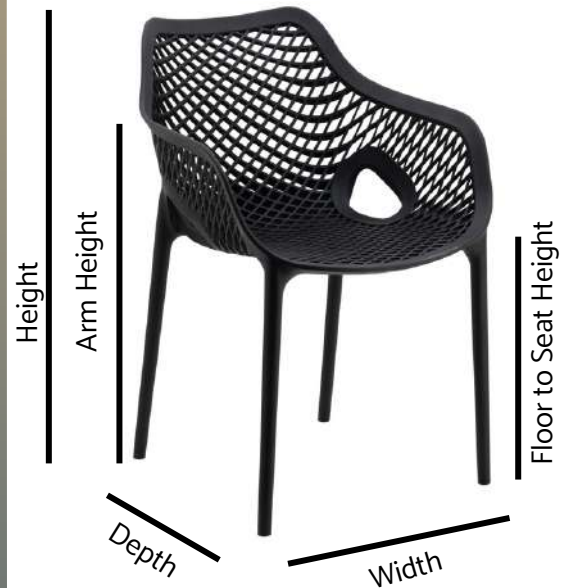

How we measure:

**Height** = distance from the floor to the highest part of the chair/stool

**Depth** = distance between the front and the back legs

**Width** = distance between the two front legs

**Floor to seat** = distance from the floor to the seat