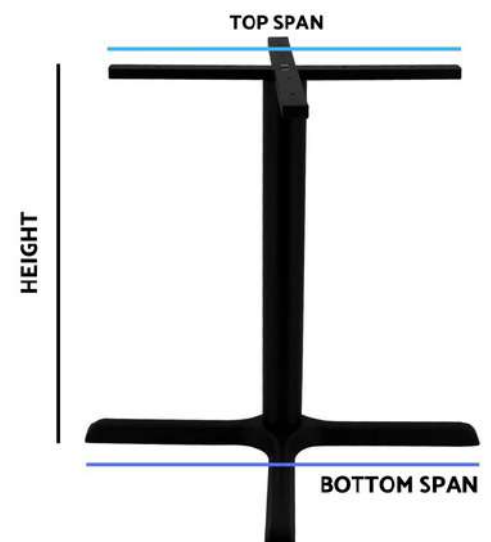

How we measure:

**Height** = distance from the floor to the highest part of the chair/stool

**Depth** = distance between the front and the back legs

**Width** = distance between the two front legs

**Floor to seat** = distance from the floor to the seat

**Arm Height** = distance from the floor to the highest point of the arm.

**Height** = distance from the floor to the highest part of the base

**Top Span** = distance between the outer edges of the table attachment

**Bottom Span** = distance between the feet