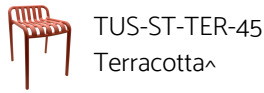

TUS-ST-DFG-45
Dark Forest Green^