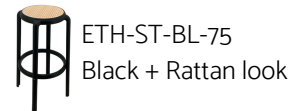

TUS-ST-BL-45
Black

TUS-ST-TER-45
Terracotta^

TUS-ST-WH-45
White

TUS-ST-DFG-45
Dark Forest Green^

TUS-ST-CH-45
Charcoal

TUSCAN STOOL

SMALL

Dimensions

D 390mm x W 460mm x H 570mm

Floor to seat: 470mm

Weight: 2.9kg

FRED-ST-BL-75
Black

FRED STOOL

TALL

Dimensions

D 370mm x W 370mm x H 760mm

Weight: 3.3kg

ETH-ST-BL-75
Black + Rattan look

ETHEL STOOL

TALL

Dimensions

D 370mm x W 370mm x H 760mm

Weight: 3.3kg

HA-BL-SQ-76
Black